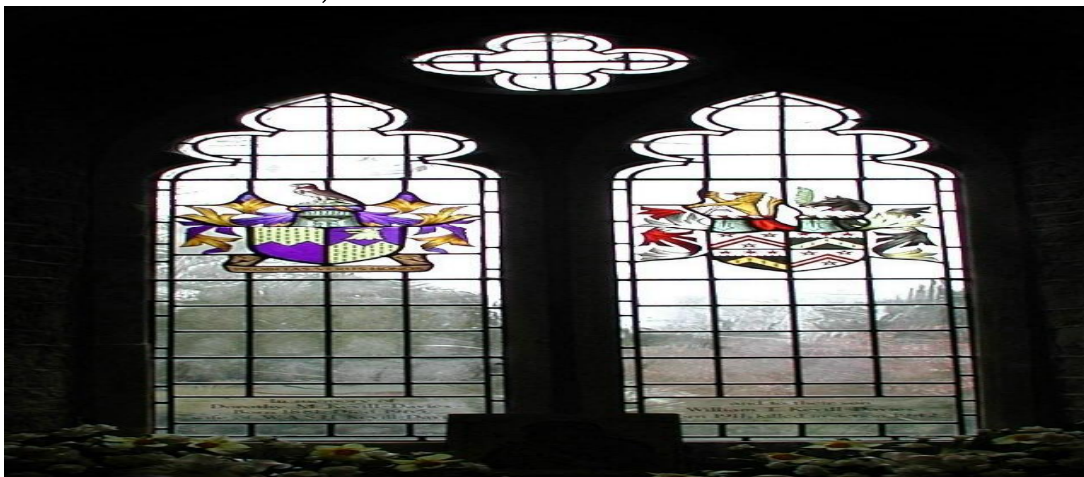

Inscription: "In memory of Dorothy M Kevill-Davies Born 1881 died 1965.
Wife of W A S H Kevill-Davies And to their Son William T. Kevill-Davies
Born 1911, killed in action October 1942"